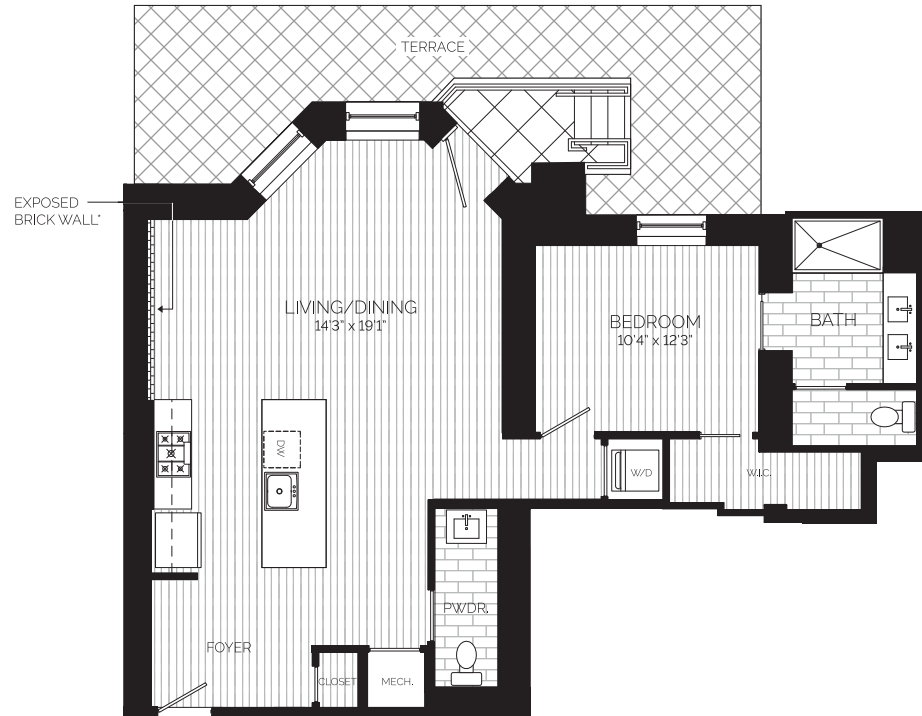

HISTORIC ROW

Residence 109

1 Bed | 1.5 Bath | 1,035 Sq. Ft.

Floor 1

1745N

All dimensions are approximate and subject to change and final verification.
Sizes, finishes and layout may be different across units in the same level.
Verify all dimensions and finishes with the Sales Manager.