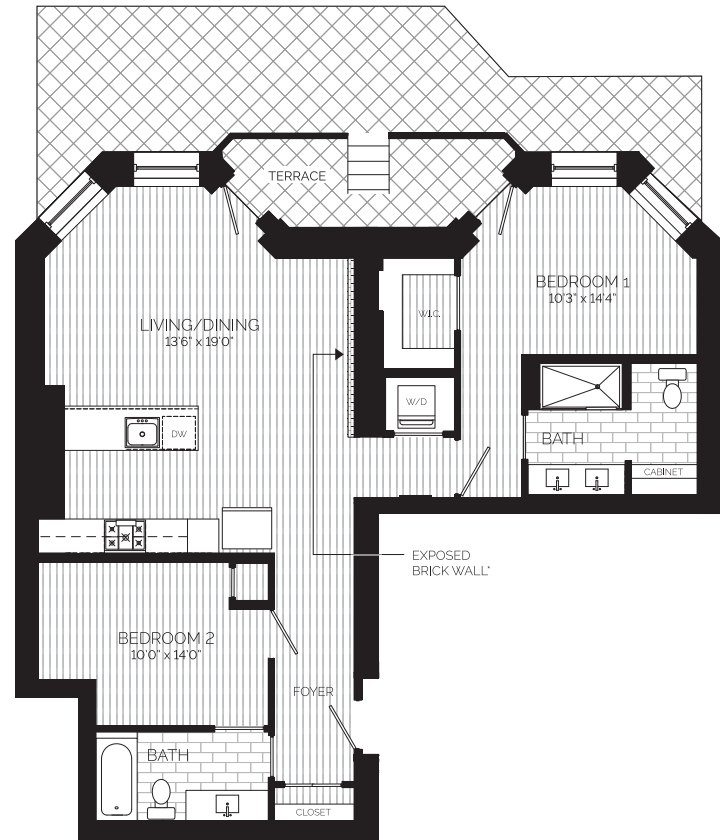

HISTORIC ROW

Residence 108

2 Bed | 2 Bath | 1,215 Sq. Ft.

Floor 1

1745N

All dimensions are approximate and subject to change and final verification.
Sizes, finishes and layout may be different across units in the same level.
Verify all dimensions and finishes with the Sales Manager.