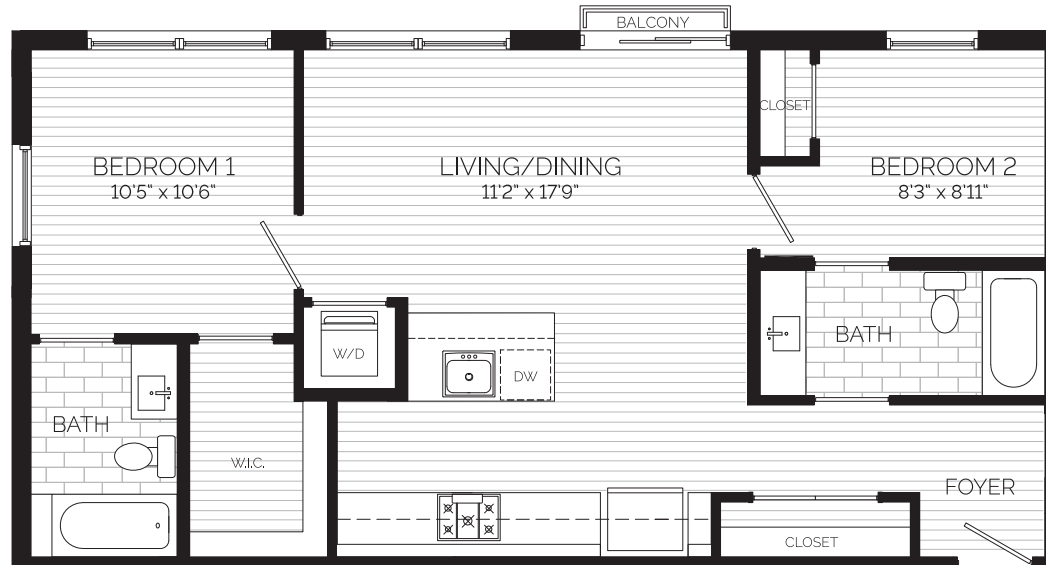

MODERN FLATS

Unit 301-601

2 Bed | 2 Bath | Floors 3-6

1745N

live1745Ndc.com

202.602.2310
1745 N Street, NW, Washington, DC 20036

All dimensions are approximate and subject to change and final verification. Sizes, finishes and layout may be different across units in the same level. Verify all dimensions and finishes with the Sales Manager.