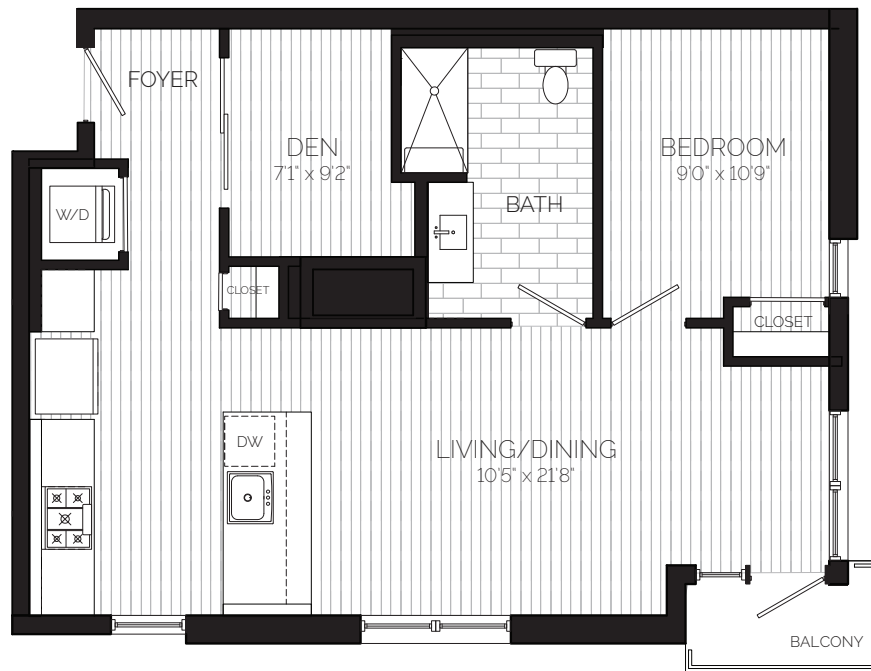

MODERN FLATS
Unit 207-607
1 Bed + Den | 1 Bath | Floors 2-6

1745N

live1745Ndc.com
202.602.2310
1745 N Street, NW, Washington, DC 20036

All dimensions are approximate and subject to change and final verification. Sizes, finishes and layout may be different across units in the same level. Verify all dimensions and finishes with the Sales Manager.