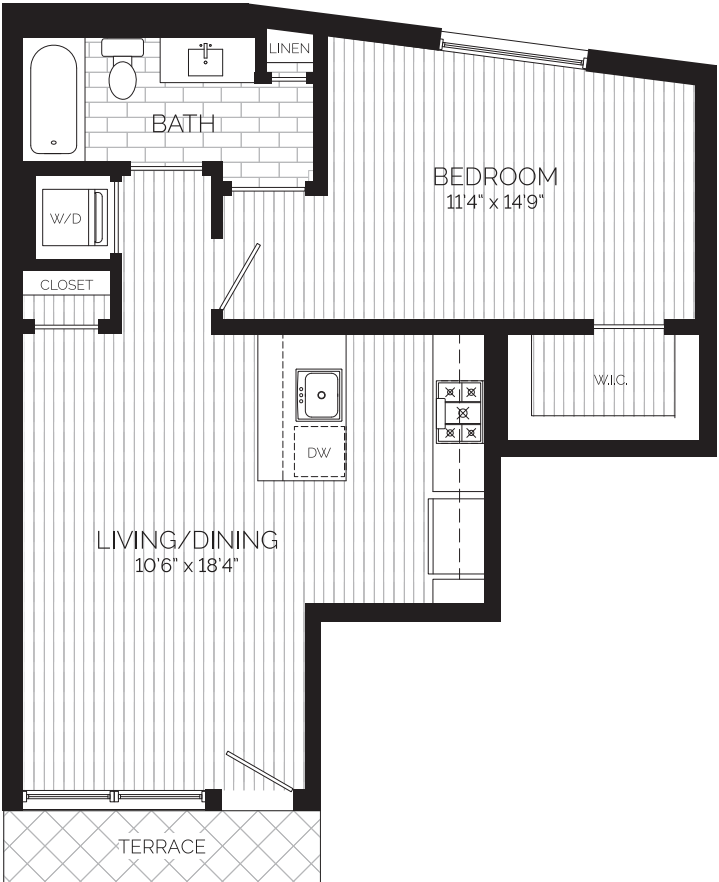

MODERN FLATS
Unit 103
1 Bed | 1 Bath | Floor 1

1745N

live1745Ndc.com
202.602.2310
1745 N Street, NW, Washington, DC 20036

All dimensions are approximate and subject to change and final verification. Sizes, finishes and layout may be different across units in the same level. Verify all dimensions and finishes with the Sales Manager.