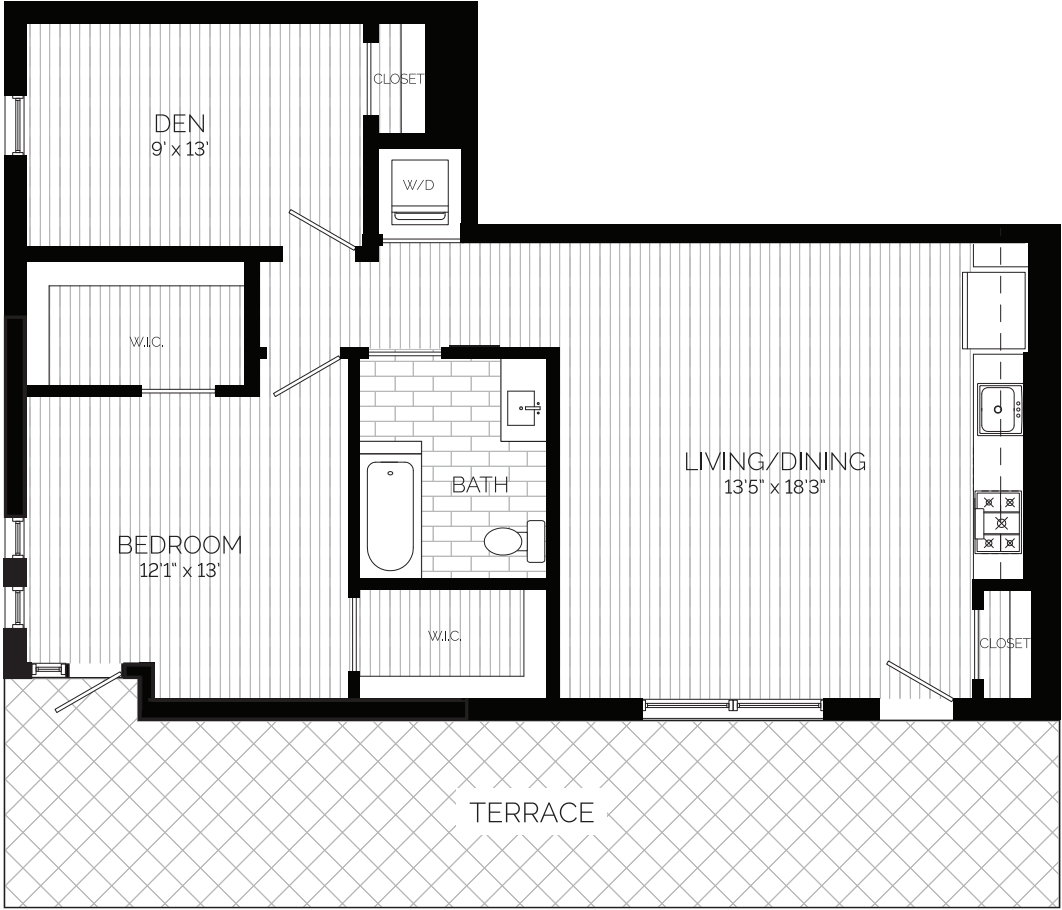

MODERN FLATS
Unit 101
1 Bed + Den | 1 Bath | Floor 1

1745N

live1745Ndc.com
202.602.2310
 1745 N Street, NW, Washington, DC 20036

All dimensions are approximate and subject to change and final verification. Sizes, finishes and layout may be different across units in the same level. Verify all dimensions and finishes with the Sales Manager.